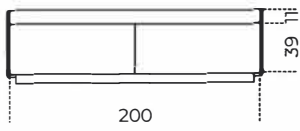

The module with doors can be supplied with an extralight glass internal shelf and the module with big drawer can be supplied with an internal drawer.

Available in standard compositions.

Dimensioni / size

Cm (L x P x H)

205 x55x57

245 x55x57

406 x55x57

445 x55x57

486 x55x57

446 x55x57

Dimensioni / size

Inches (L x P x H)

80¾ x21¾ x22½

96½ x21¾ x22½

160 x21¾ x22½

175¼ x21¾ x22½

191½ x21¾ x22½

175¾ x21¾ x22½

200