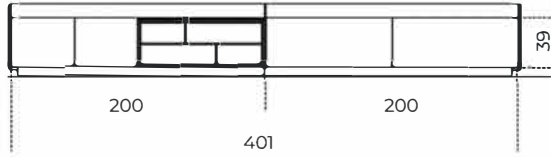

The module with doors can be supplied with an extralight glass internal shelf and the module with big drawer can be supplied with an internal drawer.

Available in standard compositions.

Dimensioni / size

Cm (L x P x H)

205 x55x57

245 x55x57

406 x55x57

445 x55x57

486 x55x57

446 x55x57

Dimensioni / size

Inches (L x P x H)

80¾ x21¾ x22½

96½ x21¾ x22½

160 x21¾ x22½

175¼ x21¾ x22½

191½ x21¾ x22½

175¾ x21¾ x22½

200

39

205

240

39

245

57

200

200