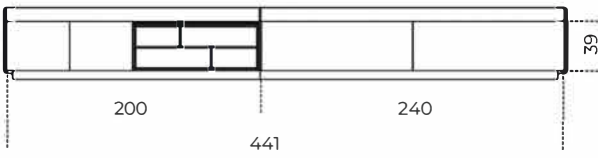

200

240

441

39

57