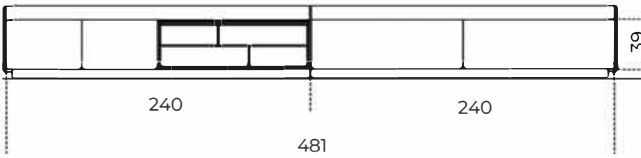

240

240

481

39

57