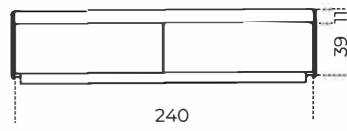

200

39

205

240

39

245

57

200

200

401

39

57

406

200

240

441

39

57

446

240

240

481

39

57

486